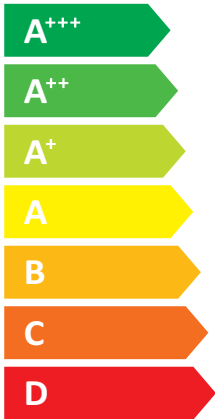

**ENERG**  
енергия · ενεργεια

Y IJA  
IE IA

**daitsu**  
Eurofred S.A.

Model  
AOWD-MB LOGIK-40TK2

55°C

35°C

A+++

A+++

dB

68 dB

■ 12	■ 11
■ 12	■ 12
■ 12	■ 12
kW	

Map of Europe with shaded regions in various shades of blue, indicating energy consumption data for different countries.

2019

811/2013