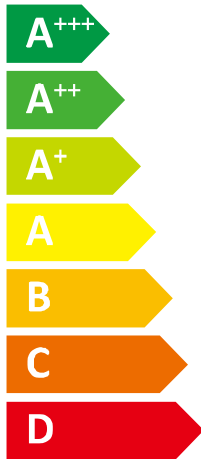

ENERG

енергия · ενέργεια

Y IJA
IE IA

FUJITSU

WOYA060KLT / WGYA050ML3

A++

A+

Two sound power level icons. The top one shows a speaker icon with the text "40 dB". The bottom one shows a speaker icon with the text "57 dB".

A legend for power consumption with three colored squares: dark blue for "X kW", medium blue for "5 kW", and light blue for "5 kW".

2019

811/2013