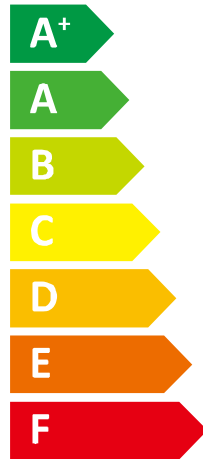

ENERG

енергия · ενέργεια

Y IJA
IE IA

FUJITSU

WOYA060KLT / WGYA050ML3

A++

A+

Two sound power level icons. The top one shows a speaker icon with the text "40 dB". The bottom one shows a speaker icon with the text "57 dB".

A legend for power consumption with three colored squares: dark blue for "X kW", medium blue for "5 kW", and light blue for "5 kW".

2019

811/2013