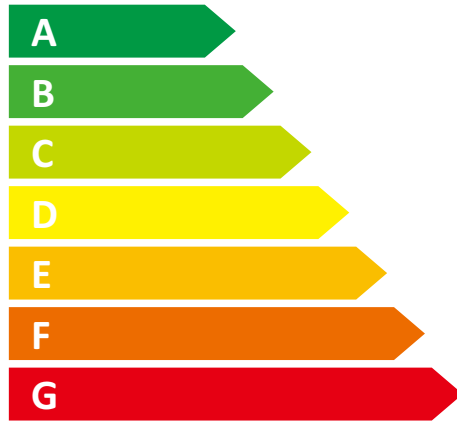

10 cm

20 cm

ENERG

енергия · ενέργεια

Y IJA

IE IA

daitsu

EUROFRED S.A.

Model UE AOHD 45
UI AIHD HIDROBOX 16
300 L

Two icons representing sound power levels: a speaker icon with sound waves and a house icon with sound waves. Below the speaker icon is the text "57dB" and below the house icon is "70dB".