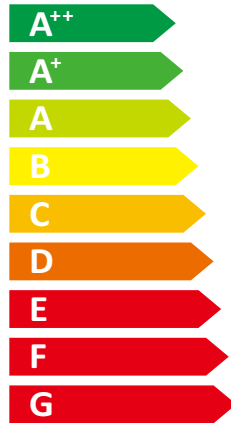

10 cm

20 cm

ENERG
енергия · ενεργεια

daitsu

Model: UE AOHD 100
UIAIHD HIDROBOX 16

EUROFRED S.A.

35°C

Two icons representing sound power levels. The top icon shows a speaker inside a house with the text **52dB** below it. The bottom icon shows a speaker outside a house with the text **73dB** below it.

A map of Europe with three shaded regions. A legend to the left shows three squares of increasing size and intensity: a dark blue square labeled **16 kW**, a medium blue square labeled **16 kW**, and a light blue square labeled **16 kW**.