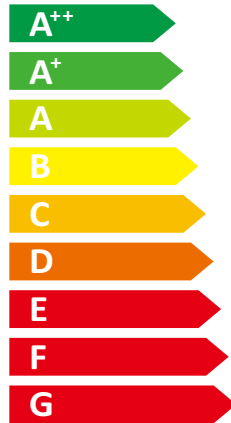

10 cm

20 cm

**ENERG**

енергия · ενεργεια

**daitsu**

Model: UEA0HD 72  
UI AIHD HIDROBOX 16

**EUROFRED S.A.**

35°C

Two icons showing sound power levels: a speaker icon with sound waves and a house icon with sound waves.

**52dB**

**73dB**

Three icons showing power consumption: a dark blue square, a medium blue square, and a light blue square, each followed by the text "16 kW". Below them is a map of Europe with the same three shades of blue.